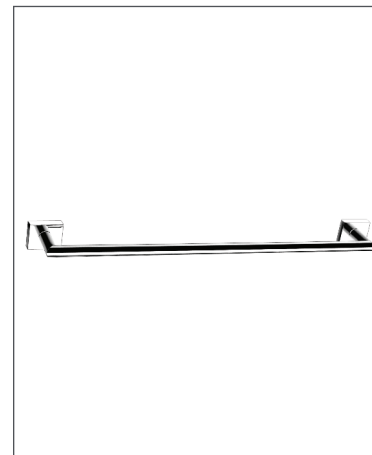

Rain - Single Towel Rail

Rain - Single Towel Rail

Code: R-STR

Features

- Chrome plated brass
- Complete with wall bracket and fixing kit

Unit 5, Kiltonga Industrial Estate,
Newtownards, Co Down,
Northern Ireland. BT23 4TJ