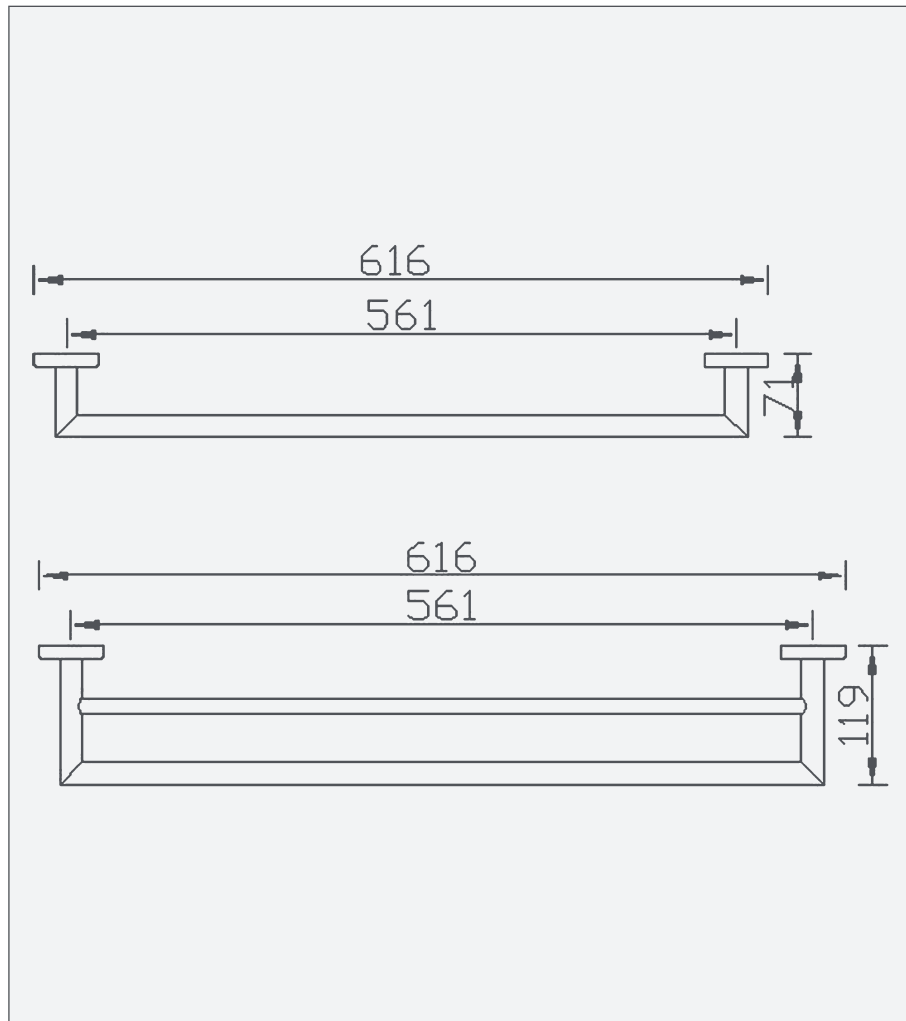

Rain - Single Towel Rail

Rain - Single Towel Rail

Code: R-STR

Features

- Chrome plated brass
- Complete with wall bracket and fixing kit

Unit 5, Kiltonga Industrial Estate,
Newtownards, Co Down,
Northern Ireland. BT23 4TJ